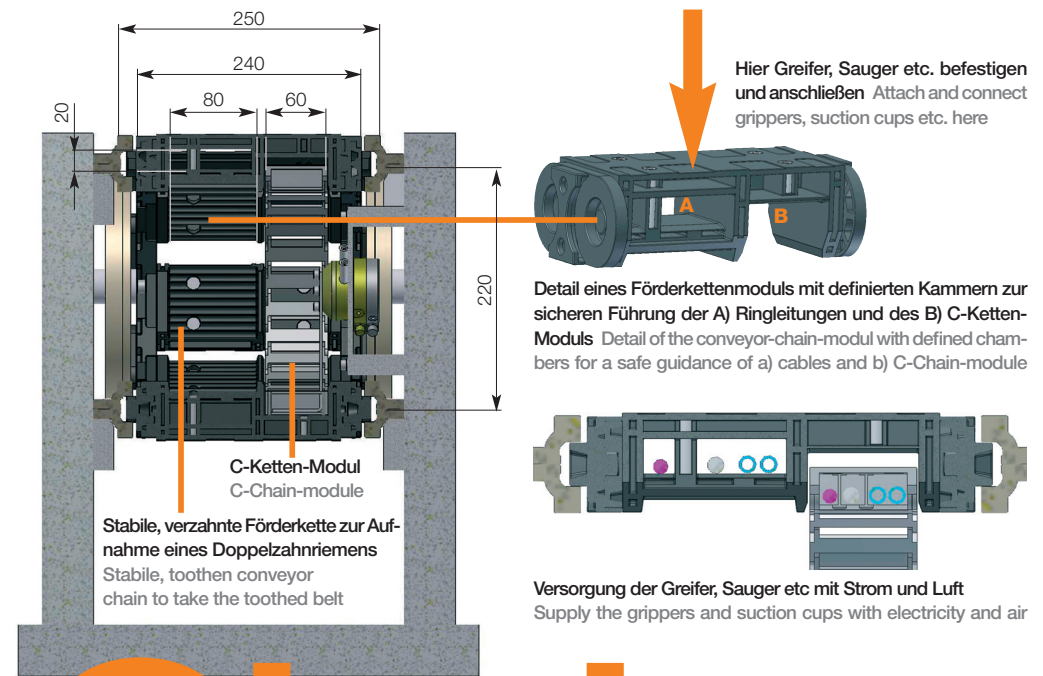

# Pick Chain.

...The intelligent conveyor chain for pick & place solutions

[igus.de/](http://www.igus.de/)

/e.ketten®.systeme®/06.2010/plastics.for.longer.life®...

# igus® PickChain

Weltneuheit! Die intelligente Förderkette für Pick & Place Lösungen (BETA-Version)

World Premiere! The intelligent conveyor chain for pick & place solutions (BETA-version)

**PickChain - Ein neuartiges Maschinenelement für Maschinen- und Anlagenbauer in der Automatisierung**

**PickChain - A new machine element for machine builders and integrators in the automatism field**

- Conveyor chain with integrated power & data supply
- Give each conveyor link a separate function
- Equip it with grippers, suction cups, tools, sensors, cameras, and, and, and...
- Reduce pick & place times drastically